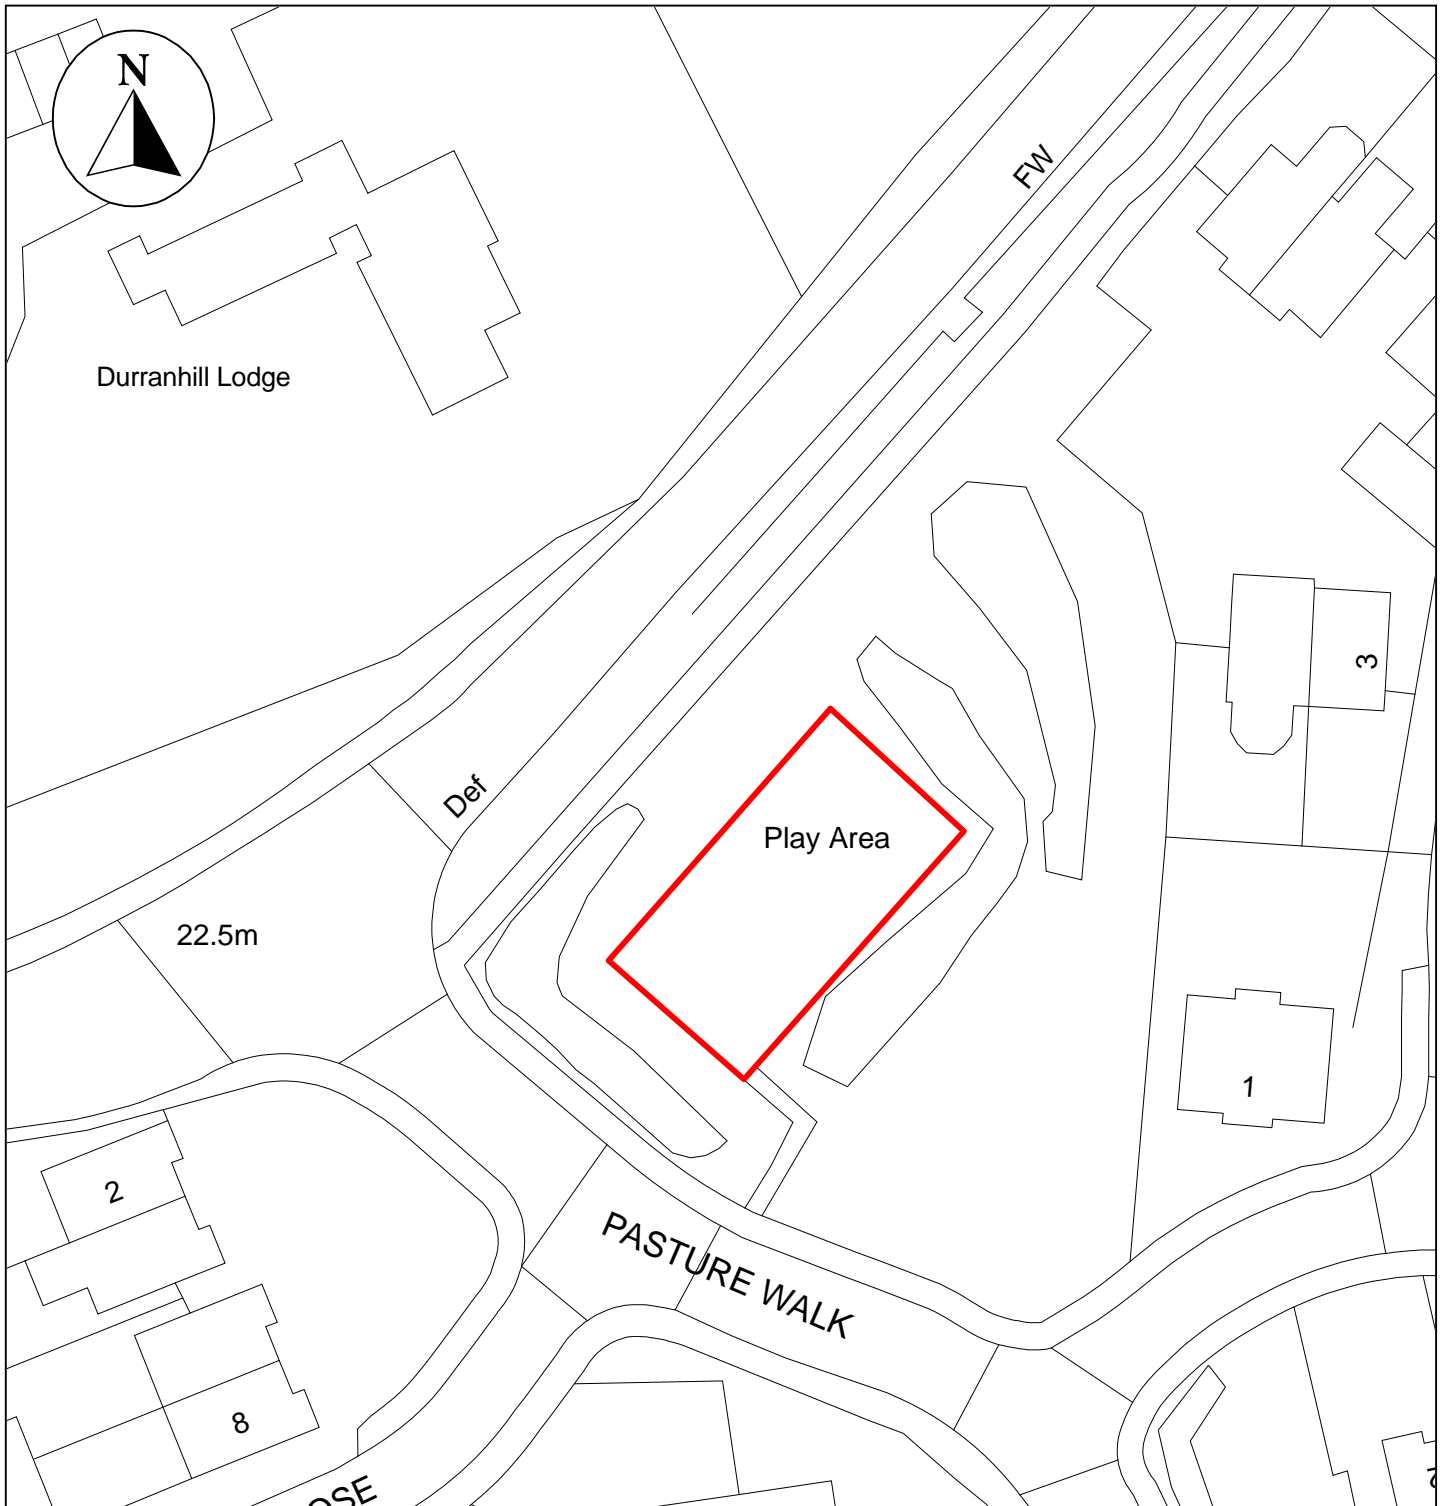

# Public Space Protection Order Cumberland Council 2024

ANTI-SOCIAL BEHAVIOUR CRIME AND  
POLICING ACT 2014

**Land at Pasture Walk, Durranshill Road, Carlisle, CA1 2RQ**

Neighbourhoods  
Education and Enforcement  
Allerdale House  
Workington  
CA14 3YJ

Scale: 1 : 500  
Date: February 2024

©crown copyright database rights 2024  
ordnance survey AC0000861732